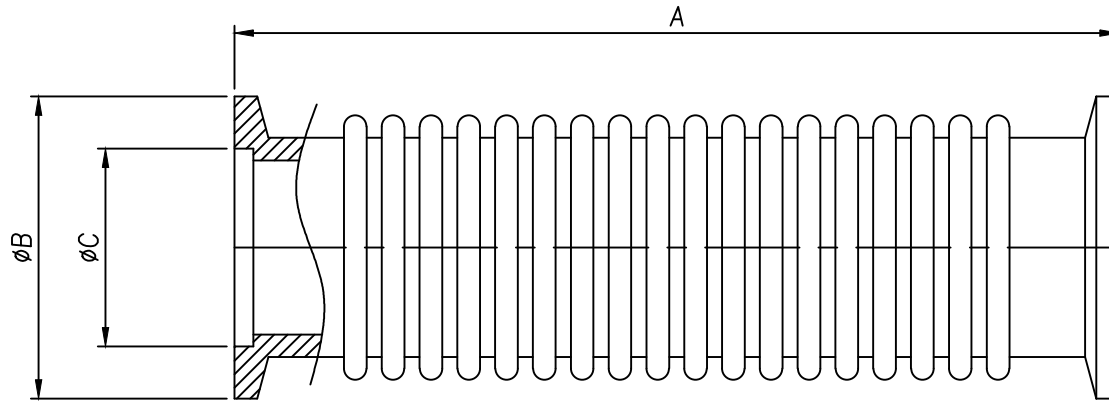

단위: MM

품목명	규격명	품목코드	A	B	C	비고
BELLOWS	NW16X100~2000MM	ACBL01001600~ACBL20001600	100~2000	30	17.2	
BELLOWS	NW25X100~2000MM	ACBL01002500~ACBL20002500	100~2000	40	26.2	
BELLOWS	NW40X100~2000MM	ACBL01004000~ACBL20001600	100~2000	55	41.2	
BELLOWS	NW50X250, 800MM	ACBL02505000, ACBL08005000	250, 800	75	52.2	

BELLOWS	STS304	
PART NAME	MATERIAL	REMARK
 (주)더블유에스에이 WSA CO., LTD.	DATE	SCALE